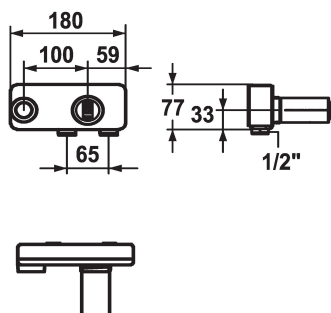

KWC AVA 2.0 Concealed unit

Modell-Linie: ACCESSOIRES | 39.001.402.000

KWC-No.

125189

chromeline, Concealed unit

* Concealed unit wall two hole
* Connecting thread 1/2"
* To be ordered separately:
- Installation kit Z.536.828

* Suitable for:
- KWC AVA 2.0
- KWC ORA

Technical Data

ATT-KWC-FARBCODE

chromeline

Installation_type

Väggmontering

ATT-KWC-UNTERPUTZ

Unterputz