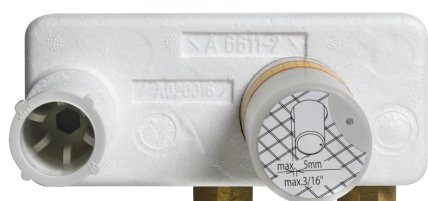

KWC AVA 2.0 Concealed unit

Modell-Linie: ACCESSOIRES | 39.001.402.000

KWC-No.

125189

chromeline, Concealed unit

* Concealed unit wall two hole
* Connecting thread 1/2"
* To be ordered separately:
- Installation kit Z.536.828

* Suitable for:
- KWC AVA 2.0
- KWC ORA

Technical Data

ATT-KWC-FARBCODE

chromeline

Installation_type

Väggmontering

ATT-KWC-UNTERPUTZ

Unterputz