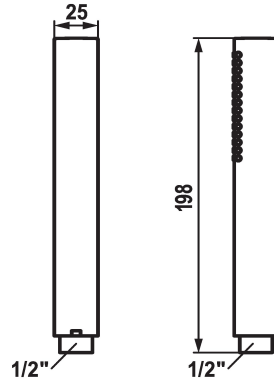

KWC FIT-X Baton shower slim

Modell-Linie: FIT-X | 26.000.103.700
Duschar | Duschar

KWC-No.

124493
chromeline

125187
matt black

125188
stainless steel

ATT-KWC-FARBCODE

chromeline

matt black

stainless steel

* Baton shower KWC FIT-X slim
* Made of stainless steel
* TouchProtect - anti-scald protection thanks to the "double skin"

principle
* Cleaning-friendly faceplate
* Connecting thread 1/2"

Technical Data

A_Spout_Spray

Connection

ATT-KWC-FARBCODE

Faucet_typ

ATT-KWC-STRAHLART

G_Acoustic group

EnergyLabelCH

Material

12 l/min (3 bar)

G1/2"

stainless steel

Handbrause

fitJet

I

C