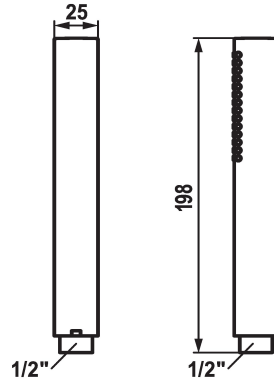

KWC FIT-X Baton shower slim

Modell-Linie: FIT-X | 26.000.103.700
Armatura natryskowa | Armatura natryskowa

KWC-No.

124493
chromeline

125187
matt black

125188
stainless steel

ATT-KWC-FARBCODE

chromeline

matt black

stainless steel

* Baton shower KWC FIT-X slim
* Made of stainless steel
* TouchProtect - anti-scald protection thanks to the "double skin"

principle
* Cleaning-friendly faceplate
* Connecting thread 1/2"

Dane techniczne

A_Spout_Spray

Connection

ATT-KWC-FARBCODE

Faucet_typ

ATT-KWC-STRAHLART

G_Acoustic group

EnergyLabelCH

Material

12 l/min (3 bar)

G1/2"

stainless steel

Handbrause

fitJet

I

C