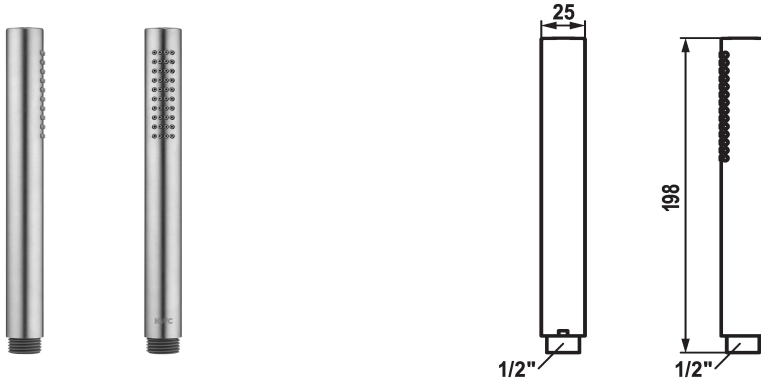

KWC FIT-X Baton shower slim

Modell-Linie: FIT-X | 26.000.103.700
Showers | Hand showers

KWC-No.

124493
chromeline

125187
matt black

125188
stainless steel

Color code

chromeline

matt black

stainless steel

* Baton shower KWC FIT-X slim
* Made of stainless steel
* TouchProtect - anti-scald protection thanks to the "double skin"

principle
* Cleaning-friendly faceplate
* Connecting thread 1/2"

Technical Data

Flow rate

12 l/min (3 bar)

Connection

G 1/2"

Color code

stainless steel

Faucet_typ

Hand shower

Spray type

fitJet

Acoustic group

I

Energy label

C

material