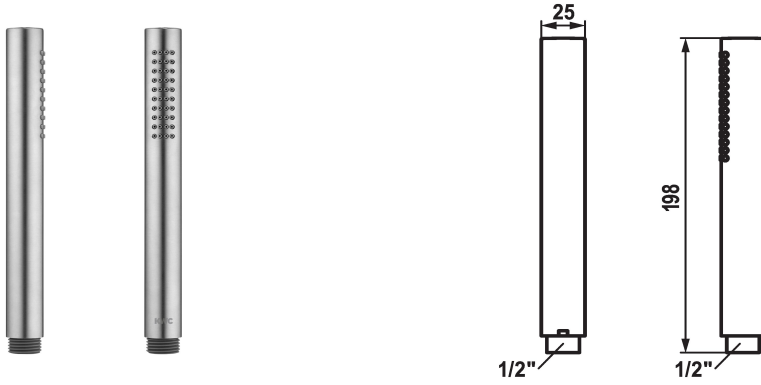

## KWC FIT-X Baton shower slim

Modell-Linie: FIT-X | 26.000.103.700  
Showers | Hand showers

### KWC-No.

**124493**  
chromeline

**125187**  
matt black

**125188**  
stainless steel

### Color code

chrome

matt black

stainless steel

\* Baton shower KWC FIT-X slim  
\* Made of stainless steel  
\* TouchProtect - anti-scald protection thanks to the "double skin"

principle  
\* Cleaning-friendly faceplate  
\* Connecting thread 1/2"

### Technical Data

Flow rate

12 l/min (3 bar)

Connection

G 1/2"

Color code

stainless steel

Faucet\_type