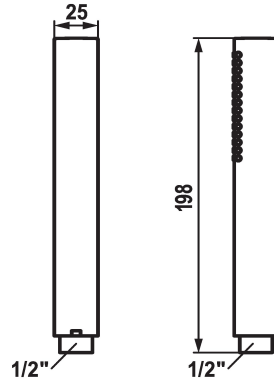

KWC FIT-X Baton shower slim

Modell-Linie: FIT-X | 26.000.103.176
Duschar | Duschar

KWC-No.

124493
chromeline

125187
matt black

125188
stainless steel

ATT-KWC-FARBCODE

chromeline

matt black

stainless steel

* Baton shower KWC FIT-X slim
* Made of brass
* TouchProtect - anti-scald protection thanks to the "double skin"

principle
* Cleaning-friendly faceplate
* Connecting thread 1/2"

Technical Data

A_Spout_Spray

Connection

ATT-KWC-FARBCODE

Faucet_typ

ATT-KWC-STRAHLART

G_Acoustic group

EnergyLabelCH

Material

12 l/min (3 bar)

G1/2"

matt black

Handbrause

fitJet

I

C