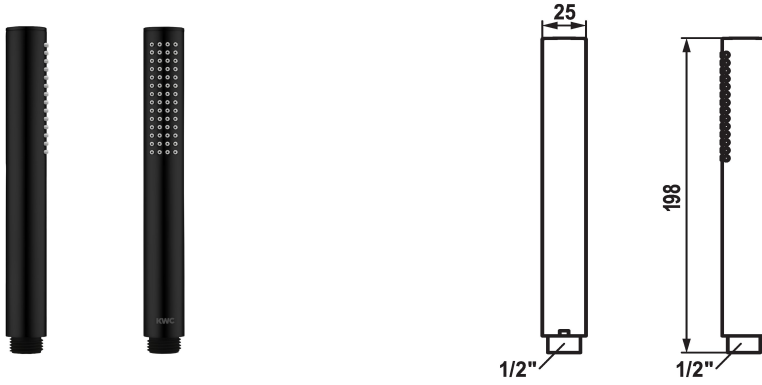

KWC FIT-X Baton shower slim

Modell-Linie: FIT-X | 26.000.103.176
Armatura natryskowa | Armatura natryskowa

KWC-No.

124493
chromeline

125187
matt black

125188
stainless steel

ATT-KWC-FARBCODE

chromeline

matt black

stainless steel

* Baton shower KWC FIT-X slim
* Made of brass
* TouchProtect - anti-scald protection thanks to the "double skin"

principle
* Cleaning-friendly faceplate
* Connecting thread 1/2"

Dane techniczne

A_Spout_Spray

Connection

ATT-KWC-FARBCODE

Faucet_typ

ATT-KWC-STRAHLART

G_Acoustic group

EnergyLabelCH

Material

12 l/min (3 bar)

G1/2"

matt black

Handbrause

fitJet

I

C