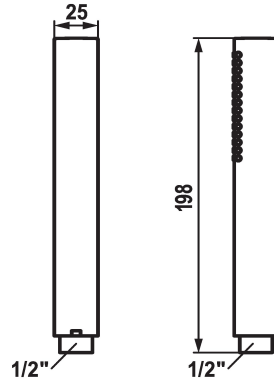

## KWC FIT-X Baton shower slim

Modell-Linie: FIT-X | 26.000.103.176  
Suihkut ja suihkupaneelit | Suihkut ja suihkupaneelit

### KWC-No.

**124493**  
chromeline

**125187**  
matt black

**125188**  
stainless steel

### Värikoodi

chromeline

matt black

stainless steel

\* Baton shower KWC FIT-X slim  
\* Made of brass  
\* TouchProtect - anti-scald protection thanks to the "double skin"

principle  
\* Cleaning-friendly faceplate  
\* Connecting thread 1/2"

Materiaali

lviCode

12 l/min (3 bar)

G1/2"

matt black

Handbrause

fitJet

I