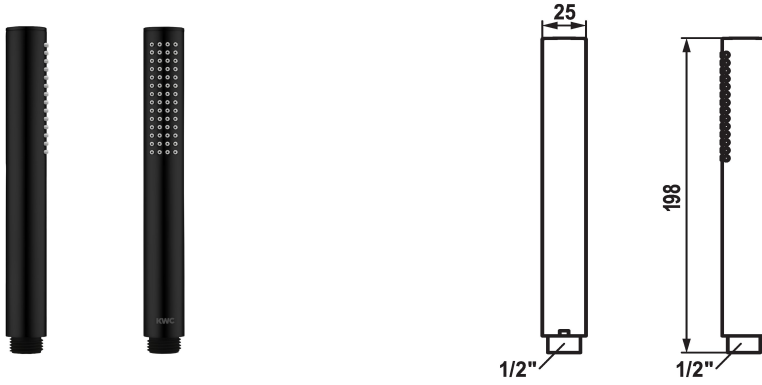

KWC FIT-X Baton shower slim

Modell-Linie: FIT-X | 26.000.103.176
Showers | Hand showers

KWC-No.

124493
chromeline

125187
matt black

125188
stainless steel

Color code

chromeline

matt black

stainless steel

* Baton shower KWC FIT-X slim
* Made of brass
* TouchProtect - anti-scald protection thanks to the "double skin"

principle
* Cleaning-friendly faceplate
* Connecting thread 1/2"

Technical Data

Flow rate

12 l/min (3 bar)

Connection

G 1/2"

Color code

matt black

Faucet_typ

Hand shower

Spray type

fitJet

Acoustic group

I

Energy label

C

material