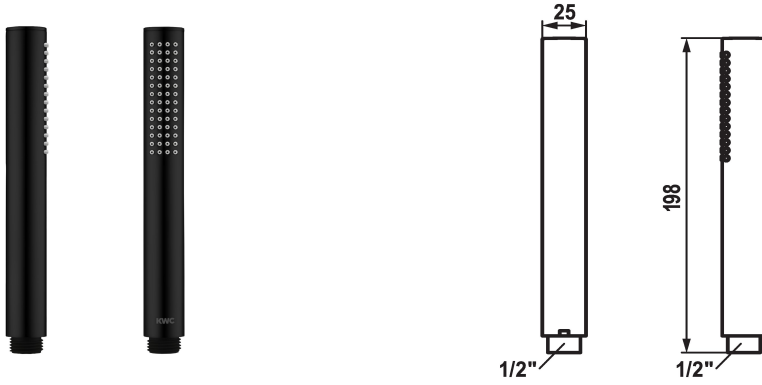

KWC FIT-X Baton shower slim

Modell-Linie: FIT-X | 26.000.103.176
Showers | Hand showers

KWC-No.

124493
chromeline

125187
matt black

125188
stainless steel

Color code

chrome

matt black

stainless steel

* Baton shower KWC FIT-X slim
* Made of brass
* TouchProtect - anti-scald protection thanks to the "double skin"

principle
* Cleaning-friendly faceplate
* Connecting thread 1/2"

Technical Data

Flow rate	12 l/min (3 bar)
Connection	G 1/2"
Color code	matt black
Faucet_type	Hand shower
Spray_type	fitJet
G_Acoustic group	I
Energy Label	C
material	Brass

Flow rate	12 l/min (3 bar)
Connection	G 1/2"
Color code	matt black
Faucet_type	Hand shower
Spray_type	fitJet
G_Acoustic group	I
Energy Label	C
material	Brass