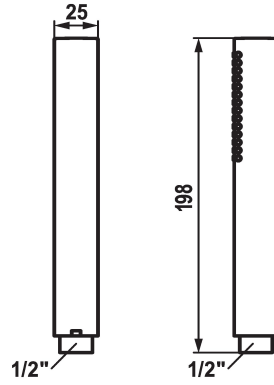

KWC FIT-X Baton shower slim

Modell-Linie: FIT-X | 26.000.103.176
Sprchové armatury | Sprchové armatury

KWC-No.

124493
chromeline

125187
matt black

125188
stainless steel

ATT-KWC-FARBCODE

chromeline

matt black

stainless steel

* Baton shower KWC FIT-X slim
* Made of brass
* TouchProtect - anti-scald protection thanks to the "double skin"

principle
* Cleaning-friendly faceplate
* Connecting thread 1/2"

Materiál

12 l/min (3 bar)

G1/2"

matt black

Handbrause

fitJet

I

C