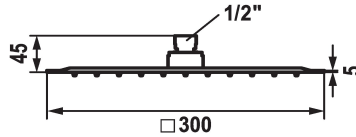

KWC PIATTO -X Shower head Q

Modell-Linie: **SHOWERCULTURE** | 26.000.205.700
Duschar | Sprchové hlavice

KWC-No.

124495
chromeline, D 300x300

125551
matt black, 300x300

125186
stainless steel, D 300x300

ATT-KWC-FARBCODE

chromeline

matt black

stainless steel

* Shower head KWC PIATTO -X Q
* Made of stainless steel
* With ball joint
* Cleaning-friendly faceplate

* Connecting thread 1/2"
* To be ordered separately:
- Bracket

Technical Data

A_Spout_Spray

Diameter

ATT-KWC-FARBCODE

Faucet_typ

G_Acoustic group

EnergyLabelCH

Material