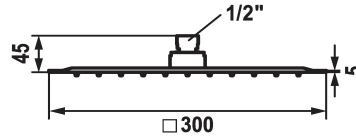

KWC PIATTO -X Shower head Q

Modell-Linie: **SHOWERCULTURE | 26.000.205.700**
Armatura natryskowa | Glowice natryskowe

KWC-No.

124495
chromeline, D 300x300

125551
matt black, 300x300

125186
stainless steel, D 300x300

ATT-KWC-FARBCODE

chromeline

matt black

stainless steel

* Shower head KWC PIATTO -X Q
* Made of stainless steel
* With ball joint
* Cleaning-friendly faceplate

* Connecting thread 1/2"
* To be ordered separately:
- Bracket

Dane techniczne

A_Spout_Spray

średnicy

ATT-KWC-FARBCODE

Faucet_typ

G_Acoustic group

EnergyLabelCH

Materiał