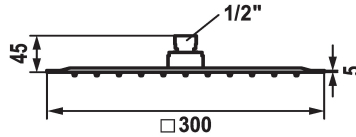

KWC PIATTO -X Shower head Q

Modell-Linie: SHOWERCULTURE | 26.000.205.700
Suihkut ja suihkupaneelit | Suihkupäät

KWC-No.

124495
chromeline, D 300x300

125551
matt black, 300x300

125186
stainless steel, D 300x300

ATT-KWC-FARBCODE

chromeline

matt black

stainless steel

* Shower head KWC PIATTO -X Q
* Made of stainless steel
* With ball joint
* Cleaning-friendly faceplate

* Connecting thread 1/2"
* To be ordered separately:
- Bracket

Tekniset tiedot

A_Spout_Spray

Halkaisija

ATT-KWC-FARBCODE

Faucet_typ

G_Acoustic group

EnergyLabelCH

Materiaali