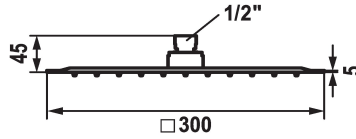

## KWC PIATTO -X Shower head Q

Modell-Linie: **SHOWERCULTURE** | 26.000.205.700  
Showers | Shower heads

### KWC-No.

**124495**  
chromeline, D 300x300

**125551**  
matt black, 300x300

**125186**  
stainless steel, D 300x300

### Color code

chromeline

matt black

stainless steel

\* Shower head KWC PIATTO -X Q  
\* Made of stainless steel  
\* With ball joint  
\* Cleaning-friendly faceplate

\* Connecting thread 1/2"  
\* To be ordered separately:  
- Bracket

### Technical Data

Flow rate	18 l/min (3 bar)
Diameter	300 x 300
Color code	stainless steel
Faucet_typ	Shower head
Acoustic group	II
Energy label	D Mono battery 1.5 V
material	stainless steel