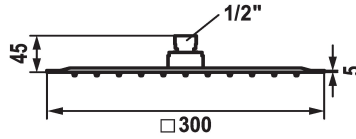

KWC PIATTO -X Shower head Q

Modell-Linie: **SHOWERCULTURE** | 26.000.205.700
Showers | Shower heads

KWC-No.

124495
chromeline, D 300x300

125551
matt black, 300x300

125186
stainless steel, D 300x300

Color code

chromeline

matt black

stainless steel

* Shower head KWC PIATTO -X Q
* Made of stainless steel
* With ball joint
* Cleaning-friendly faceplate

* Connecting thread 1/2"
* To be ordered separately:
- Bracket

Technical Data

Flow rate	18 l/min (3 bar)
Diameter	300 x 300
Color code	stainless steel
Faucet_typ	Shower head
Acoustic group	II
Energy label	D Mono battery 1.5 V
material	stainless steel