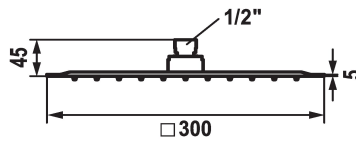

## KWC PIATTO -X Shower head Q

Modell-Linie: **SHOWERCULTURE** | 26.000.205.700  
Sprchové armatury | Sprchové hlavice

### KWC-No.

**124495**  
chromeline, D 300x300

**125551**  
matt black, 300x300

**125186**  
stainless steel, D 300x300

### ATT-KWC-FARBCODE

chromeline

matt black

stainless steel

\* Shower head KWC PIATTO -X Q  
\* Made of stainless steel  
\* With ball joint  
\* Cleaning-friendly faceplate

\* Connecting thread 1/2"  
\* To be ordered separately:  
- Bracket