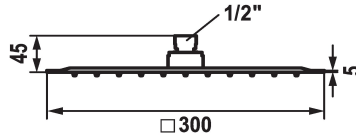

KWC PIATTO -X Shower head Q

Modell-Linie: **SHOWERCULTURE | 26.000.205.700**
Showers | Shower heads

KWC-No.

124495
chromeline, D 300x300

125551
matt black, 300x300

125186
stainless steel, D 300x300

Color code

chrome

matt black

stainless steel

* Shower head KWC PIATTO -X Q
* Made of stainless steel
* With ball joint
* Cleaning-friendly faceplate

* Connecting thread 1/2"
* To be ordered separately:
- Bracket

Technical Data

Flow rate

18 l/min (3 bar)

Diameter

300 x 300

Color code

stainless steel

Faucet_typ

Shower head