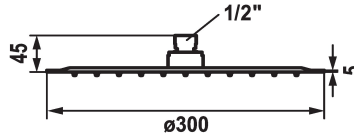

KWC PIATTO-X Shower head R

Modell-Linie: **SHOWERCULTURE** | 26.000.215.700
Duschar | Sprchové hlavice

KWC-No.

124498
chromeline, D 300

125184
matt black, D 300

125185
stainless steel, D 300

ATT-KWC-FARBCODE

chromeline

matt black

stainless steel

* Shower head KWC PIATTO -X R
* Made of stainless steel
* With ball joint
* Cleaning-friendly faceplate

* Connecting thread 1/2"
* To be ordered separately:
- Bracket

Technical Data

A_Spout_Spray

18 l/min (3 bar)

Diameter

D300

ATT-KWC-FARBCODE

stainless steel

Faucet_typ