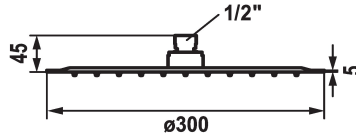

## KWC PIATTO-X Shower head R

Modell-Linie: SHOWERCULTURE | 26.000.215.700  
Suihkut ja suihkupaneelit | Suihkupäät

### KWC-No.

**124498**  
chromeline, D 300

**125184**  
matt black, D 300

**125185**  
stainless steel, D 300

### ATT-KWC-FARBCODE

chromeline

matt black

stainless steel

\* Shower head KWC PIATTO -X R  
\* Made of stainless steel  
\* With ball joint  
\* Cleaning-friendly faceplate

\* Connecting thread 1/2"  
\* To be ordered separately:  
- Bracket