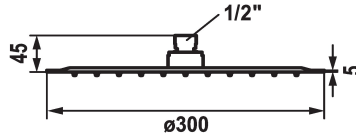

KWC PIATTO-X Shower head R

Modell-Linie: **SHOWERCULTURE** | 26.000.215.700
Showers | Shower heads

KWC-No.

124498
chromeline, D 300

125184
matt black, D 300

125185
stainless steel, D 300

Color code

chromeline

matt black

stainless steel

* Shower head KWC PIATTO -X R
* Made of stainless steel
* With ball joint
* Cleaning-friendly faceplate

* Connecting thread 1/2"
* To be ordered separately:
- Bracket

Technical Data

Flow rate	18 l/min (3 bar)
Diameter	D300
Color code	stainless steel
Faucet_typ	Shower head
Acoustic group	II
Energy label	D Mono battery 1.5 V
material	stainless steel