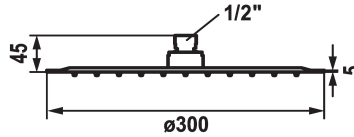

KWC PIATTO-X Shower head R

Modell-Linie: SHOWERCULTURE | 26.000.215.700
Sprchové armatury | Sprchové hlavice

KWC-No.

124498
chromeline, D 300

125184
matt black, D 300

125185
stainless steel, D 300

ATT-KWC-FARBCODE

chromeline

matt black

stainless steel

* Shower head KWC PIATTO -X R
* Made of stainless steel
* With ball joint
* Cleaning-friendly faceplate

* Connecting thread 1/2"
* To be ordered separately:
- Bracket