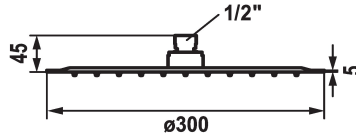

KWC PIATTO-X Shower head R

Modell-Linie: **SHOWERCULTURE | 26.000.215.700**
Showers | Shower heads

KWC-No.

124498
chromeline, D 300

125184
matt black, D 300

125185
stainless steel, D 300

Color code

chrome

matt black

stainless steel

* Shower head KWC PIATTO -X R
* Made of stainless steel
* With ball joint
* Cleaning-friendly faceplate

* Connecting thread 1/2"
* To be ordered separately:
- Bracket

Technical Data

Flow rate
Diameter
Color code
Faucet_typ
G_Acoustic group
Energy Label
material

18 l/min (3 bar)
D300
stainless steel
Shower head
II
D Mono battery 1.5 V
stainless steel