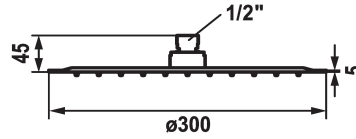

KWC PIATTO-X Shower head R

Modell-Linie: SHOWERCULTURE | 26.000.215.176
Duschar | Sprchové hlavice

KWC-No.

124498
chromeline, D 300

125184
matt black, D 300

125185
stainless steel, D 300

ATT-KWC-FARBCODE

chromeline

matt black

stainless steel

* Shower head KWC PIATTO -X R
* Made of stainless steel
* With ball joint
* Cleaning-friendly faceplate

* Connecting thread 1/2"
* To be ordered separately:
- Bracket

Technical Data

A_Spout_Spray

18 l/min (3 bar)

Diameter

D300

ATT-KWC-FARBCODE

matt black

Faucet_typ

Kopfbrause