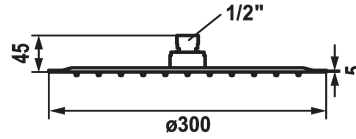

KWC PIATTO-X Shower head R

Modell-Linie: SHOWERCULTURE | 26.000.215.176
Suihkut ja suihkupaneelit | Suihkupäät

KWC-No.

124498
chromeline, D 300

125184
matt black, D 300

125185
stainless steel, D 300

ATT-KWC-FARBCODE

chromeline

matt black

stainless steel

* Shower head KWC PIATTO -X R
* Made of stainless steel
* With ball joint
* Cleaning-friendly faceplate

* Connecting thread 1/2"
* To be ordered separately:
- Bracket

Tekniset tiedot

A_Spout_Spray

Halkaisija

ATT-KWC-FARBCODE

Faucet_typ

G_Acoustic group

EnergyLabelCH

Materiaali