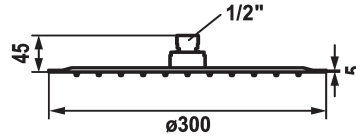

KWC PIATTO-X Shower head R

Modell-Linie: **SHOWERCULTURE** | 26.000.215.176
Showers | Shower heads

KWC-No.

124498
chromeline, D 300

125184
matt black, D 300

125185
stainless steel, D 300

Color code

chromeline

matt black

stainless steel

* Shower head KWC PIATTO -X R
* Made of stainless steel
* With ball joint
* Cleaning-friendly faceplate

* Connecting thread 1/2"
* To be ordered separately:
- Bracket

Technical Data

Flow rate
Diameter
Color code
Faucet_typ
Acoustic group
Energy label
material

18 l/min (3 bar)
D300
matt black
Shower head
II
D Mono battery 1.5 V
stainless steel