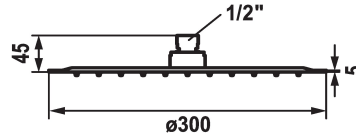

## KWC PIATTO-X Shower head R

Modell-Linie: **SHOWERCULTURE** | 26.000.215.176  
Showers | Shower heads

### KWC-No.

**124498**  
chromeline, D 300

**125184**  
matt black, D 300

**125185**  
stainless steel, D 300

### Color code

chrome

matt black

stainless steel

\* Shower head KWC PIATTO -X R  
\* Made of stainless steel  
\* With ball joint  
\* Cleaning-friendly faceplate

\* Connecting thread 1/2"  
\* To be ordered separately:  
- Bracket

### Technical Data

Flow rate
Diameter
Color code
Faucet_typ
G_Acoustic group
Energy Label
material

18 l/min (3 bar)
D300
matt black
Shower head
II
D Mono battery 1.5 V
stainless steel