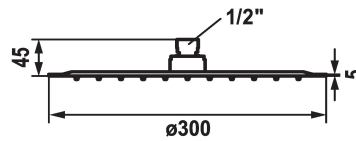

## KWC PIATTO-X Shower head R

Modell-Linie: **SHOWERCULTURE** | 26.000.215.176  
Sprchové armatury | Sprchové hlavice

### KWC-No.

**124498**  
chromeline, D 300

**125184**  
matt black, D 300

**125185**  
stainless steel, D 300

### ATT-KWC-FARBCODE

chromeline

matt black

stainless steel

\* Shower head KWC PIATTO -X R  
\* Made of stainless steel  
\* With ball joint  
\* Cleaning-friendly faceplate

\* Connecting thread 1/2"  
\* To be ordered separately:  
- Bracket