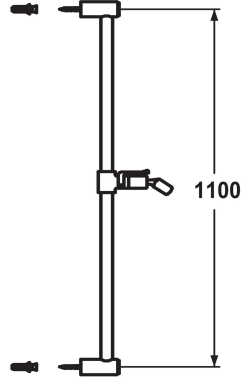

## KWC FIT Sliding wall bar

Modell-Linie: SHOWERCULTURE | K.26.99.02.177

### KWC-No.

**125179**  
matt black, L 1100

**125180**  
brushed steel, L 1100

- \* KWC Sliding wall bar FIT
- "The original"
- \* Made of brass
- \* KWC ball joint bracket, elevation adjustment lockable

### ATT-KWC-FARBCODE

matt black

brushed steel

- \* Tube diameter 18 mm
- \* The sliding wall bar can be shortened to any individual length as required

### Technical Data

ATT-KWC-FARBCODE

Faucet\_typ

Measure\_L\_USA

Measure\_L

Material

brushed steel

Duschgleitstange