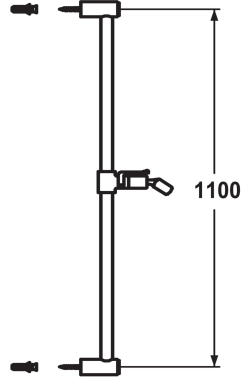

KWC FIT Sliding wall bar

Modell-Linie: **SHOWERCULTURE** | K.26.99.02.177
Showers | Complementary parts showers

KWC-No.

125179
matt black, L 1100

125180
brushed steel, L 1100

Color code

matt black

brushed steel

* KWC Sliding wall bar FIT
- "The original"
* Made of brass
* KWC ball joint bracket, elevation adjustment lockable

* Tube diameter 18 mm
* The sliding wall bar can be shortened to any individual length as required

Technical Data

Color code

brushed steel

Faucet_typ

Sliding wall bar

Measure Lenght

L 43 5/16"

Measure Lenght

L 1100

material

Brass