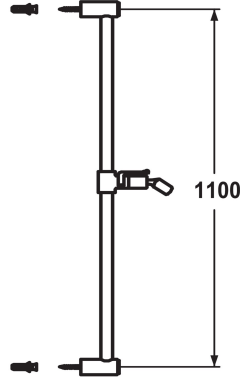

KWC FIT Sliding wall bar

Modell-Linie: **SHOWERCULTURE** | K.26.99.02.177
Showers | Complementary parts showers

KWC-No.

125179
matt black, L 1100

125180
brushed steel, L 1100

Color code

matt black

brushed steel

* KWC Sliding wall bar FIT
- "The original"
* Made of brass
* KWC ball joint bracket, elevation adjustment lockable

* Tube diameter 18 mm
* The sliding wall bar can be shortened to any individual length as required

Technical Data

Color code

brushed steel

Faucet_typ

Sliding wall bar

Measure Lenght

L 43 5/16"

Measure Lenght

L 1100

material

Brass