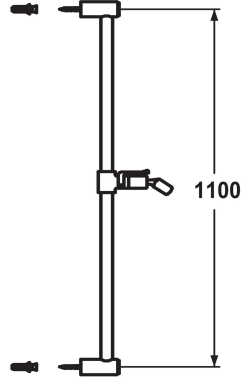

## KWC FIT Sliding wall bar

Modell-Linie: **SHOWERCULTURE | K.26.99.02.177**  
Showers | Complementary parts showers

### KWC-No.

**125179**  
matt black, L 1100

**125180**  
brushed steel, L 1100

### Color\_code

matt black

brushed steel

\* KWC Sliding wall bar FIT  
- "The original"  
\* Made of brass  
\* KWC ball joint bracket, elevation adjustment lockable

\* Tube diameter 18 mm  
\* The sliding wall bar can be shortened to any individual length as required

### Technical Data

Color\_code

brushed steel

Faucet\_typ

Sliding wall bar

Measure Lenght

L 43 5/16"

Measure\_L