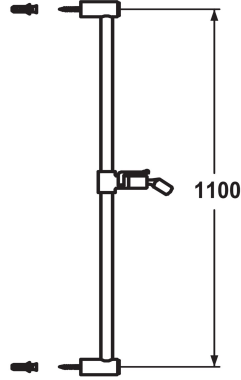

## KWC FIT Sliding wall bar

Modell-Linie: SHOWERCULTURE | K.26.99.02.177

### KWC-No.

**125179**  
matt black, L 1100

**125180**  
brushed steel, L 1100

- \* KWC Sliding wall bar FIT
- "The original"
- \* Made of brass
- \* KWC ball joint bracket, elevation adjustment lockable

### ATT-KWC-FARBCODE

matt black

brushed steel

- \* Tube diameter 18 mm
- \* The sliding wall bar can be shortened to any individual length as required

### Technické údaje

ATT-KWC-FARBCODE

Faucet\_typ

Measure\_L\_USA

Measure\_L

Materiál

brushed steel

Duschgleitstange