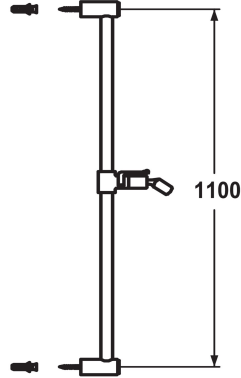

KWC FIT Sliding wall bar

Modell-Linie: SHOWERCULTURE | K.26.99.02.176

KWC-No.

125179
matt black, L 1100

125180
brushed steel, L 1100

- * KWC Sliding wall bar FIT
- "The original"
- * Made of brass
- * KWC ball joint bracket, elevation adjustment lockable

ATT-KWC-FARBCODE

matt black

brushed steel

- * Tube diameter 18 mm
- * The sliding wall bar can be shortened to any individual length as required

Technical Data

ATT-KWC-FARBCODE

Faucet_typ

Measure_L_USA

Measure_L

Material

matt black

Duschgleitstange

L1100-I

L1100

Mässing