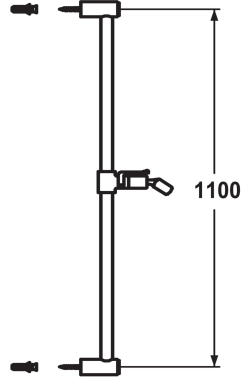

KWC FIT Sliding wall bar

Modell-Linie: SHOWERCULTURE | K.26.99.02.176
Suihkut ja suihkupaneelit | Suihkujen täydennysosat

KWC-No.

125179
matt black, L 1100

125180
brushed steel, L 1100

Värikoodi

matt black

brushed steel

* KWC Sliding wall bar FIT
- "The original"
* Made of brass
* KWC ball joint bracket, elevation adjustment lockable

* Tube diameter 18 mm
* The sliding wall bar can be shortened to any individual length as required

Tekniset tiedot

Värikoodi

Faucet_typ

Measure_L_USA

Measure_L

Materiaali

IviCode

matt black