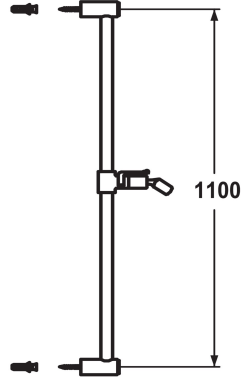

KWC FIT Sliding wall bar

Modell-Linie: SHOWERCULTURE | K.26.99.02.176
Showers | Complementary parts showers

KWC-No.

125179
matt black, L 1100

125180
brushed steel, L 1100

Color code

matt black

brushed steel

* KWC Sliding wall bar FIT
- "The original"
* Made of brass
* KWC ball joint bracket, elevation adjustment lockable

* Tube diameter 18 mm
* The sliding wall bar can be shortened to any individual length as required

Technical Data

Color code

matt black

Faucet_typ

Sliding wall bar

Measure Lenght

L 43 5/16"

Measure Lenght

L 1100

material

Brass