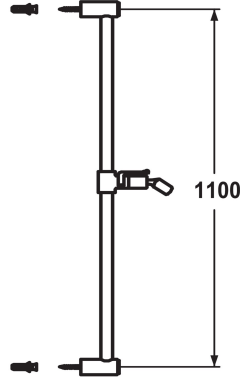

KWC FIT Sliding wall bar

Modell-Linie: **SHOWERCULTURE** | K.26.99.02.176
Showers | Complementary parts showers

KWC-No.

125179
matt black, L 1100

125180
brushed steel, L 1100

Color code

matt black

brushed steel

* KWC Sliding wall bar FIT
- "The original"
* Made of brass
* KWC ball joint bracket, elevation adjustment lockable

* Tube diameter 18 mm
* The sliding wall bar can be shortened to any individual length as required

Technical Data

Color code

matt black

Faucet_typ

Sliding wall bar

Measure Lenght

L 43 5/16"

Measure Lenght

L 1100

material

Brass