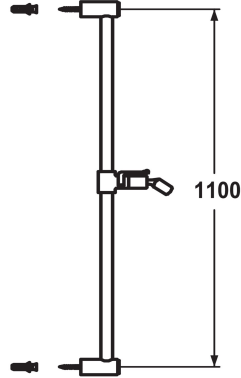

KWC FIT Sliding wall bar

Modell-Linie: **SHOWERCULTURE** | K.26.99.02.176
Showers | Complementary parts showers

KWC-No.

125179
matt black, L 1100

125180
brushed steel, L 1100

Color_code

matt black

brushed steel

* KWC Sliding wall bar FIT
- "The original"
* Made of brass
* KWC ball joint bracket, elevation adjustment lockable

* Tube diameter 18 mm
* The sliding wall bar can be shortened to any individual length as required

Technical Data

Color_code

Faucet_typ

Measure Lenght

Measure_L

material

matt black

Sliding wall bar

L 43 5/16"

L 1100

Brass