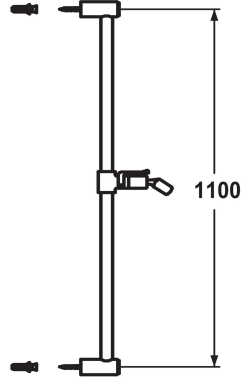

## KWC FIT Sliding wall bar

Modell-Linie: SHOWERCULTURE | K.26.99.02.176

### KWC-No.

**125179**  
matt black, L 1100

**125180**  
brushed steel, L 1100

\* KWC Sliding wall bar FIT  
- "The original"  
\* Made of brass  
\* KWC ball joint bracket, elevation adjustment lockable

### ATT-KWC-FARBCODE

matt black

brushed steel

\* Tube diameter 18 mm  
\* The sliding wall bar can be shortened to any individual length as required

### Technické údaje

ATT-KWC-FARBCODE

Faucet\_typ

Measure\_L\_USA

Measure\_L

Materiál

matt black

Duschgleitstange