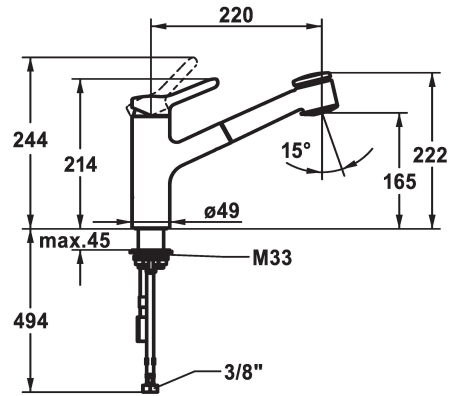

KWC WAMAS 2.0 Lever mixer - Kitchen

Modell-Linie: WAMAS 2.0 | 10.471.032.000FL
Armatura umywalkowa | Armatura jednouchwytowa

KWC-No.

125178
chromeline, A 220, flexible connection hoses

- * Lever mixer
- * TouchProtect - anti-scald protection thanks to the "double skin" principle
- * Intrinsicly safe against backflow
- * Pull-out spray
 - SprayClean - easy to clean and actively prevents limescale buildup
 - up to 600 mm pull-out length
 - hose surface to fit faucet surface
 - QuickConnect - Simple hose connection system

- * Hose guide, swivelling 130°
- * EasyLock - a pull-out spray that easily slides back into place
- * OptimalSpace - ample space for washing or working
- * KWC cartridge M 35 H
 - with ceramic discs
 - flow rate and temperature continuously variable
- * Flexible connection hoses 3/8"
- * QuickInstallation - Fastening via threaded connection with locking screws
- * Mounting hole size ø35 mm

Dane techniczne

ATT-KWC-A_AUSZUGBRAUSE_SIEB
ATT-KWC-A_AUSZUGBRAUSE_NORMAL
Connection
ATT-KWC-AUSLAUF
Handling
Kitchen_spray
ATT-KWC-FARBCODE
Installation_type
Faucet_typ
Dimension Height
G_Acoustic group
Projection_A
EnergyLabelCH
ATT-KWC-MASS-WASSERAUSTRITT
Materiał

10 l/min (3 bar)
10 l/min (3 bar)
Flexible_Anschlussschläuche
schwenkbar
topbedient
Auszugbrause
chromeline
Standmontage
Hebelmischer
214
II
A220
B
165
Mosiqdz

Części zamienne

KWC WAMAS 2.0
Lever mixer - Kitchen