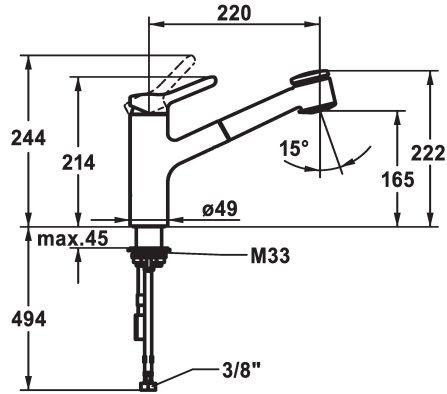

KWC WAMAS 2.0 Lever mixer - Kitchen

Modell-Linie: WAMAS 2.0 | 10.471.032.000FL
Hanat | Käsikäyttöiset hanat

KWC-No.

125178
chromeline, A 220, flexible connection hoses

- * Lever mixer
- * TouchProtect - anti-scald protection thanks to the "double skin" principle
- * Inherently safe against backflow
- * Pull-out spray
 - SprayClean - easy to clean and actively prevents limescale buildup
 - up to 600 mm pull-out length
 - hose surface to fit faucet surface
 - QuickConnect - Simple hose connection system

- * Hose guide, swivelling 130°
- * EasyLock - a pull-out spray that easily slides back into place
- * OptimalSpace - ample space for washing or working
- * KWC cartridge M 35 H
 - with ceramic discs
 - flow rate and temperature continuously variable
- * Flexible connection hoses 3/8"
- * QuickInstallation - Fastening via threaded connection with locking screws
- * Mounting hole size ø35 mm

Tekniset tiedot

ATT-KWC-A_AUSZUGBRAUSE_SIEB	10 l/min (3 bar)
ATT-KWC-A_AUSZUGBRAUSE_NORMAL	10 l/min (3 bar)
Connection	Flexible_Anschlussschläuche
Spout	schwenkbar
Handling	topbedient
Kitchen_spray	Auszugbrause
Värikoodi	chromeline
Installation_type	Standmontage
Faucet_typ	Hebelmischer
Measure_Height	214
G_Acoustic group	II
Projection_A	A220
EnergyLabelCH	B
ATT-KWC-MASS-WASSERAUSTRITT	165
Materiaali	Messinki
lviCode	0

Varaosat

KWC WAMAS 2.0
Lever mixer - Kitchen

Modell-Linie: WAMAS 2.0 | 10.471.032.000FL
Hanat | Käsi­käyt­toiset hanat

Cartridge M 35 H

538327
Z.537.582
