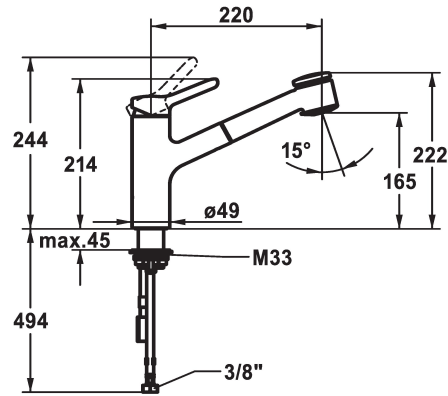

KWC WAMAS 2.0 Lever mixer - Kitchen

Modell-Linie: WAMAS 2.0 | 10.471.032.000FL
Umyvadlové armatury | Hydraulické armatury

KWC-No.

125178
chromeline, A 220, flexible connection hoses

- * Lever mixer
- * TouchProtect - anti-scald protection thanks to the "double skin" principle
- * Intrinsicly safe against backflow
- * Pull-out spray
 - SprayClean - easy to clean and actively prevents limescale buildup
 - up to 600 mm pull-out length
 - hose surface to fit faucet surface
- QuickConnect - Simple hose connection system

- * Hose guide, swivelling 130°
- * EasyLock - a pull-out spray that easily slides back into place
- * OptimalSpace - ample space for washing or working
- * KWC cartridge M 35 H
 - with ceramic discs
 - flow rate and temperature continuously variable
- * Flexible connection hoses 3/8"
- * QuickInstallation - Fastening via threaded connection with locking screws
- * Mounting hole size ø35 mm

Technické údaje

ATT-KWC-A_AUSZUGBRAUSE_SIEB
ATT-KWC-A_AUSZUGBRAUSE_NORMAL
Connection
ATT-KWC-AUSLAUF
Handling
Kitchen_spray
ATT-KWC-FARBCODE
Installation_type
Faucet_typ
Measure_Height
G_Acoustic group
Projection_A
EnergyLabelCH
ATT-KWC-MASS-WASSERAUSTRITT
Materiál

10 l/min (3 bar)
10 l/min (3 bar)
Flexible_Anschlussschläuche
schwenkbar
topbedient
Auszugbrause
chromeline
Standmontage
Hebelmischer
214
II
A220
B
165
mosaz

Náhradní díly

KWC WAMAS 2.0 Lever mixer - Kitchen