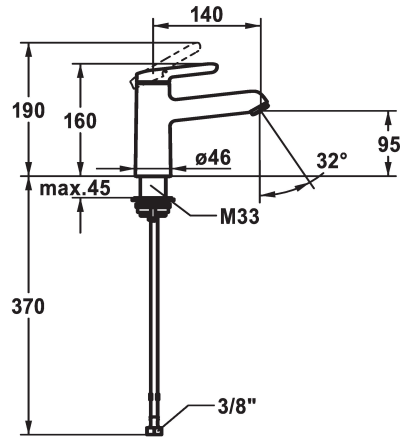

KWC WAMAS 2.0 Lever mixer - Basin

Modell-Linie: WAMAS 2.0 | 12.478.052.000FL
Armatura umywalkowa | Armatura jednouchwytywa

KWC-No.

125149
chromeline, A 140, flexible connection hoses, with pop-up valve

125150
chromeline, A 140, flexible connection hoses, without pop-up valve

- * Lever mixer
- * EcoProtect - water-saving device
- * Fixed spout
- Neoperl® Perlator® SSR, swivelling jet regulator
- * KWC cartridge M 35 OP
- with ceramic discs

ATT-KWC- ABLAUFGARNITUR

mit_Ablaufgarnitur

ohne_Ablaufgarnitur

- flow rate and temperature continuously variable
- temperature limitation
- * Flexible connection hoses 3/8"
- * QuickInstallation - Fastening via threaded connection with locking screws
- * Mounting hole size ø35 mm

Dane techniczne

A_Spout_Spray
ATT-KWC-ABLAUFGARNITUR
Connection
ATT-KWC-AUSLAUF
Handling
ATT-KWC-FARBCODE
Installation_type
Faucet_typ
Dimension Height
G_Acoustic group
Projection_A
EnergyLabelCH
ATT-KWC-MASS-WASSERAUSTRITT
Material