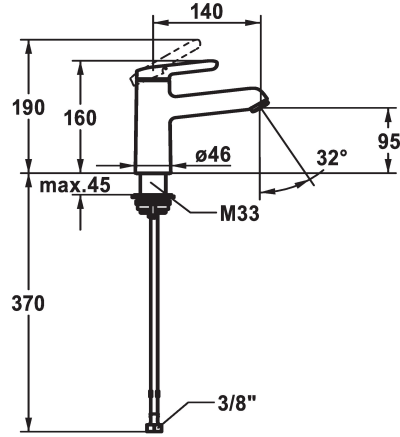

KWC WAMAS 2.0 Lever mixer - Basin

Modell-Linie: WAMAS 2.0 | 12.478.052.000FL
Umyvadlové armatury | Hydraulické armatury

KWC-No.

125149
chromeline, A 140, flexible connection hoses, with pop-up valve

125150
chromeline, A 140, flexible connection hoses, without pop-up valve

- * Lever mixer
- * EcoProtect - water-saving device
- * Fixed spout
- Neoperl® Perlator® SSR, swivelling jet regulator
- * KWC cartridge M 35 OP
- with ceramic discs

ATT-KWC- ABLAUFGARNITUR

mit_Ablaufgarnitur

ohne_Ablaufgarnitur

- flow rate and temperature continuously variable
- temperature limitation
- * Flexible connection hoses 3/8"
- * QuickInstallation - Fastening via threaded connection with locking screws
- * Mounting hole size ø35 mm

5 l/min (3 bar)
ohne_Ablaufgarnitur
Flexible_Anschlusschläuche
fixovaná
topbedient
chromeline
Standmontage
Hebelmischer
160
I
A140
A
95
mosaz

Náhradní díly

KWC WAMAS 2.0 Lever mixer - Basin

Modell-Linie: WAMAS 2.0 | 12.478.052.000FL
Umyvadlové armatury | Hydraulické armatury