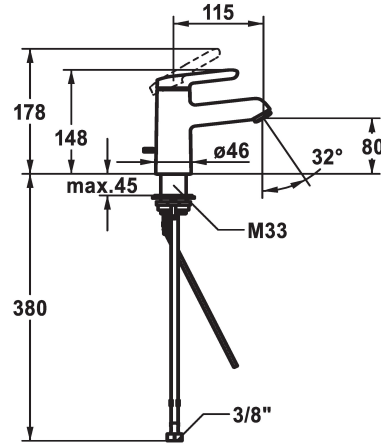

## KWC WAMAS 2.0

Lever mixer - Basin - CoolFix

Modell-Linie: WAMAS 2.0 | 12.478.031.000FLGE

Hanat | Käskikäyttöiset hanat

### KWC-No.

**125148**

chromeline, A 115, flexible connection hoses, without pop-up valve, with bar

- \* Lever mixer
- \* CoolFix - Cold water flow with a centered lever
- \* EcoProtect - water-saving device
- \* Fixed spout
- Neoperl® Perlator® SSR, swivelling jet regulator
- \* KWC cartridge M 35 OP
- with ceramic discs

- flow rate and temperature continuously variable
- temperature limitation
- \* Flexible connection hoses 3/8"
- \* QuickInstallation - Fastening via threaded connection with locking screws
- \* Mounting hole size ø35 mm

Faucet\_typ

Measure\_Height

ATT-KWC-ENERGIESPAREN

G\_Acoustic group

Projection\_A

EnergyLabelCH

ATT-KWC-MASS-WASSERAUSTRITT

Materiaali