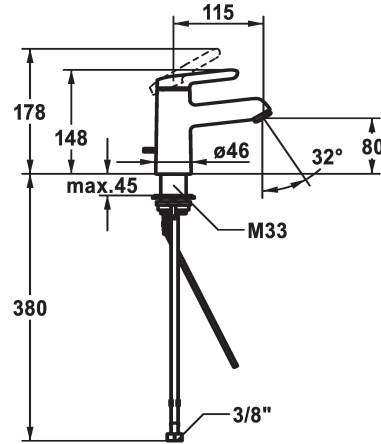

KWC WAMAS 2.0

Lever mixer - Basin - CoolFix

Modell-Linie: WAMAS 2.0 | 12.478.031.000FLGE

Umyvadlové armatury | Hydraulické armatury

KWC-No.

125148

chromeline, A 115, flexible connection hoses, without pop-up valve, with bar

- * Lever mixer
- * CoolFix - Cold water flow with a centered lever
- * EcoProtect - water-saving device
- * Fixed spout
- Neoperl® Perlator® SSR, swivelling jet regulator
- * KWC cartridge M 35 OP
- with ceramic discs

- flow rate and temperature continuously variable
- temperature limitation
- * Flexible connection hoses 3/8"
- * QuickInstallation - Fastening via threaded connection with locking screws
- * Mounting hole size ø35 mm

Technické údaje

A_Spout_Spray
ATT-KWC-ABLAUFGARNITUR
Connection
ATT-KWC-AUSLAUF
Handling
ATT-KWC-FARBCODE
Installation_type
Faucet_typ
Measure_Height
ATT-KWC-ENERGIESPAREN
G_Acoustic_group
Projection_A
EnergyLabelCH
ATT-KWC-MASS-WASSERAUSTRITT
Materiál