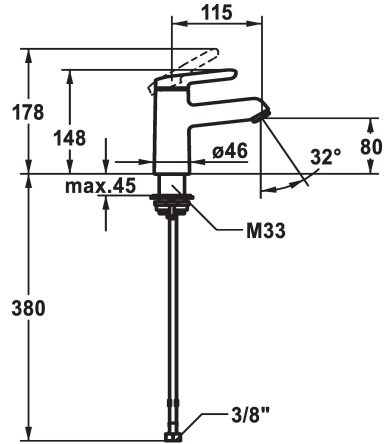

KWC WAMAS 2.0

Lever mixer - Basin - CoolFix

Modell-Linie: WAMAS 2.0 | 12.478.071.000FL

Hanat | Käsi käyttöiset hanat

KWC-No.

125146

chromeline, A 115, flexible connection hoses, with pop-up valve

125147

chromeline, A 115, flexible connection hoses, without pop-up valve

- Lever mixer
- CoolFix - Cold water flow with a centered lever
- EcoProtect - water-saving device
- Fixed spout
- Neoperl® Perlator® SSR, swivelling jet regulator
- KWC cartridge M 35 OP
- with ceramic discs

Tekniset tiedot

A_Spout_Spray

ATT-KWC-ABLAUFGARNITUR

Connection

Spout

Handling

Värikoodi

Installation_type

Faucet_typ

Measure_Height

ATT-KWC-ENERGIESPAREN

G_Acoustic group

Projection_A

EnergyLabelCH

ATT-KWC-MASS-WASSERAUSTRITT

Materiaali

IviCode

ATT-KWC-ABLAUFGARNITUR

mit_Ablaufgarnitur

ohne_Ablaufgarnitur

- flow rate and temperature continuously variable
- temperature limitation
- Flexible connection hoses 3/8"
- QuickInstallation - Fastening via threaded connection with locking screws
- Mounting hole size ø35 mm

5 l/min (3 bar)

ohne_Ablaufgarnitur

Flexible_Anschlusschläuche

Kiinnitetty

topbedient

chromeline

Standmontage

Hebelmischer

148

Coolfix

I

A115

A

80

Messinki

0

Varaosat