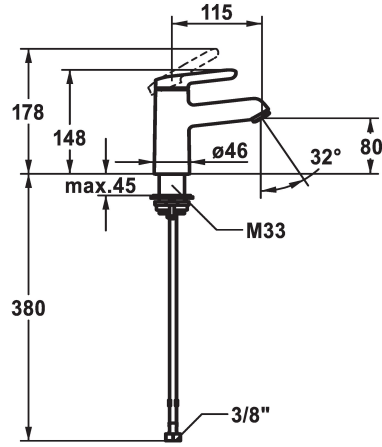

KWC WAMAS 2.0

Lever mixer - Basin - CoolFix

Modell-Linie: WAMAS 2.0 | 12.478.071.000FL
Taps | Manual taps

KWC-No.

125146
chromeline, A 115, flexible connection hoses, with pop-up valve

125147
chromeline, A 115, flexible connection hoses, without pop-up valve

pop-up assembly

with pop-up valve

without pop-up valve

- flow rate and temperature continuously variable
- temperature limitation
- * Flexible connection hoses 3/8"
- * QuickInstallation - Fastening via threaded connection with locking screws
- * Mounting hole size ø35 mm

Technical Data

Flow rate
pop-up assembly
Connection
Spout
Handling
Color code
Installation type
Faucet_typ
Dimension Height
Energysaving
Acoustic group
Projection A
Energy label
Dimension Water outlet
material

5 l/min (3 bar)
without pop-up valve
Flexible connection hoses
fixed
top lever
chromeline
Pillar installation
Lever mixer
148
Coolfix
I
A 115
A
80
Brass

Spare Parts

KWC WAMAS 2.0
Lever mixer - Basin - CoolFix