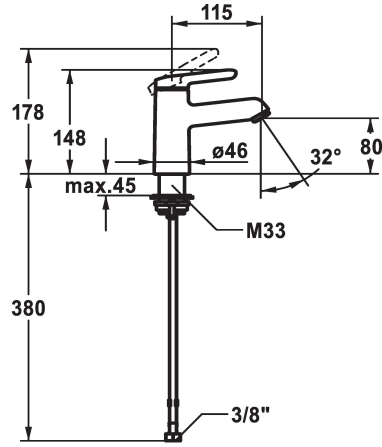

KWC WAMAS 2.0

Lever mixer - Basin - CoolFix

Modell-Linie: WAMAS 2.0 | 12.478.071.000FL
Taps | Manual taps

KWC-No.

125146
chromeline, A 115, flexible connection hoses, with pop-up valve

125147
chromeline, A 115, flexible connection hoses, without pop-up valve

Pop-up_valve

with pop-up valve

without pop-up valve

- flow rate and temperature continuously variable
- temperature limitation
- * Flexible connection hoses 3/8"
- * QuickInstallation - Fastening via threaded connection with locking screws
- * Mounting hole size ø35 mm

Technical Data

Flow rate
Pop-up_valve
Connection
Spout
Handling
Color code
Installation_type
Faucet_typ
Dimension Height
Energysaving
G_Acoustic group
Projection_A
Energy Label
Dimension Water outlet
material

5 l/min (3 bar)
without pop-up valve
Flexible connection hoses
fixed
top lever
chrome
Pillar installation
Lever mixer
148
Coolfix
I
A 115
A
80
Brass

Spare Parts

KWC WAMAS 2.0
Lever mixer - Basin - CoolFix