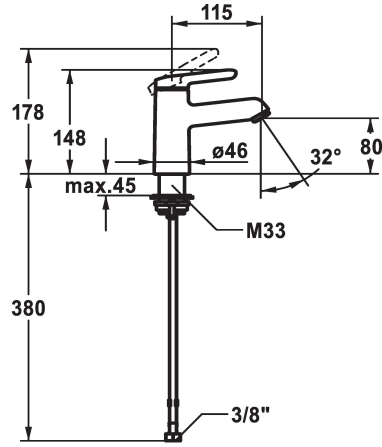

KWC WAMAS 2.0

Lever mixer - Basin - CoolFix

Modell-Linie: WAMAS 2.0 | 12.478.071.000FL
Umyvadlové armatury | Hydraulické armatury

KWC-No.

125146
chromeline, A 115, flexible connection hoses, with pop-up valve

125147
chromeline, A 115, flexible connection hoses, without pop-up valve

- * Lever mixer
- * CoolFix - Cold water flow with a centered lever
- * EcoProtect - water-saving device
- * Fixed spout
- Neoperl® Perlator® SSR, swivelling jet regulator
- * KWC cartridge M 35 OP
- with ceramic discs

ATT-KWC- ABLAUFGARNITUR

mit_Ablaufgarnitur

ohne_Ablaufgarnitur

- flow rate and temperature continuously variable
- temperature limitation
- * Flexible connection hoses 3/8"
- * QuickInstallation - Fastening via threaded connection with locking screws
- * Mounting hole size ø35 mm

Technické údaje

A_Spout_Spray
ATT-KWC-ABLAUFGARNITUR
Connection
ATT-KWC-AUSLAUF
Handling
ATT-KWC-FARBCODE
Installation_type
Faucet_typ
Measure_Height
ATT-KWC-ENERGIESPAREN
G_Acoustic group
Projection_A
EnergyLabelCH
ATT-KWC-MASS-WASSERAUSTRITT
Materiál